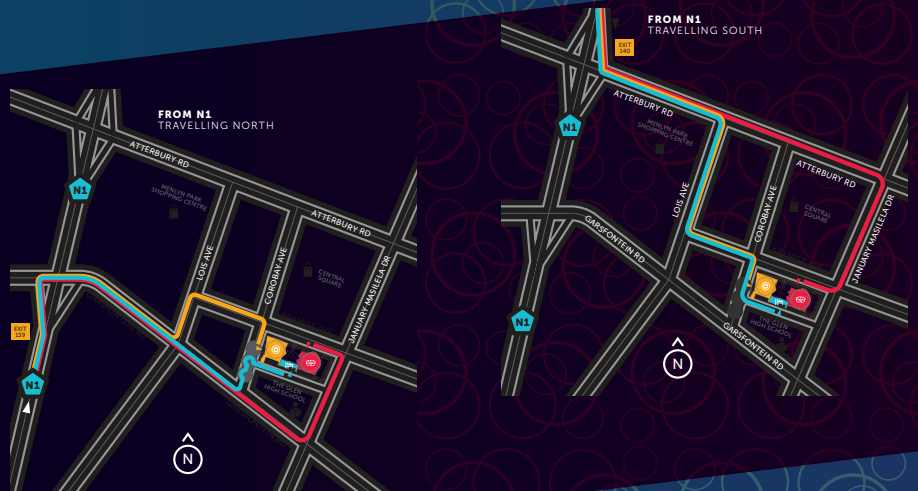

# HOW TO FIND US

- CASINO
- THE MASLOW
- SUN ARENA

209 Aramist Avenue, Pretoria, Gauteng, South Africa  
 Tel: 0860 846 377 / 0860 TIMESQ  
 GPS: 25° 47' 17.46" S 28° 16' 56.04" E