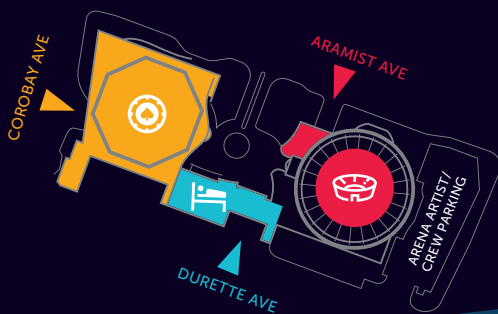

HOW TO FIND US

- CASINO
- THE MASLOW
- SUN ARENA

209 Aramist Avenue, Pretoria, Gauteng, South Africa
Tel: 0860 846 377 / 0860 TIMESQ
GPS: 25° 47' 17.46" S 28° 16' 56.04" E